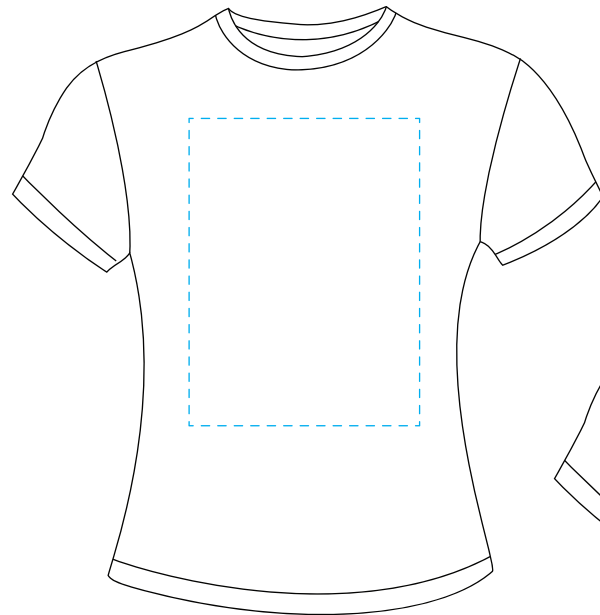

DESIGNER'S TEMPLATE

Order No	
Date	

Front

10% Reduced size

Back

Item code YD120AB160F

Women's Amid Blend T-Shirt (60-40)

160 GSM • Slim Fit • Knitted

Neck: Crew Neck • Sleeve Type: Short Sleeve

Available colours :

Fabric : 60% Organic Combed Cotton and 40% Polyester

Finishing : Side-Seamed, Double-Needle Stitched Sleeves, & Bottom Hem

Printable area dimensions : 12" width x 16" height

Printable area - Front

100% size

Printable area - Back

100% size