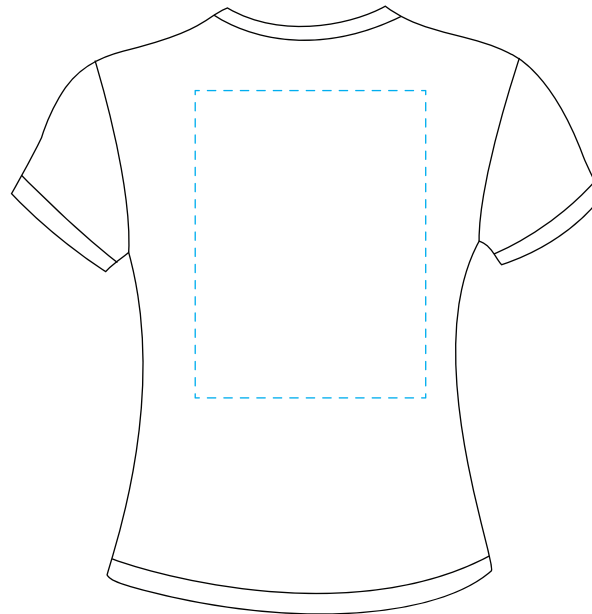

DESIGNER'S TEMPLATE

Order No	
Date	

Front

10% Reduced size

Back

Item code YD120AB160F

Women's Amid Blend T-Shirt (60-40)

160 GSM • Slim Fit • Knitted

Neck: Crew Neck • Sleeve Type: Short Sleeve

Available colours :

Fabric : 60% Organic Combed Cotton and 40% Polyester

Finishing : Side-Seamed, Double-Needle Stitched Sleeves, & Bottom Hem

Printable area dimensions : 12" width x 16" height